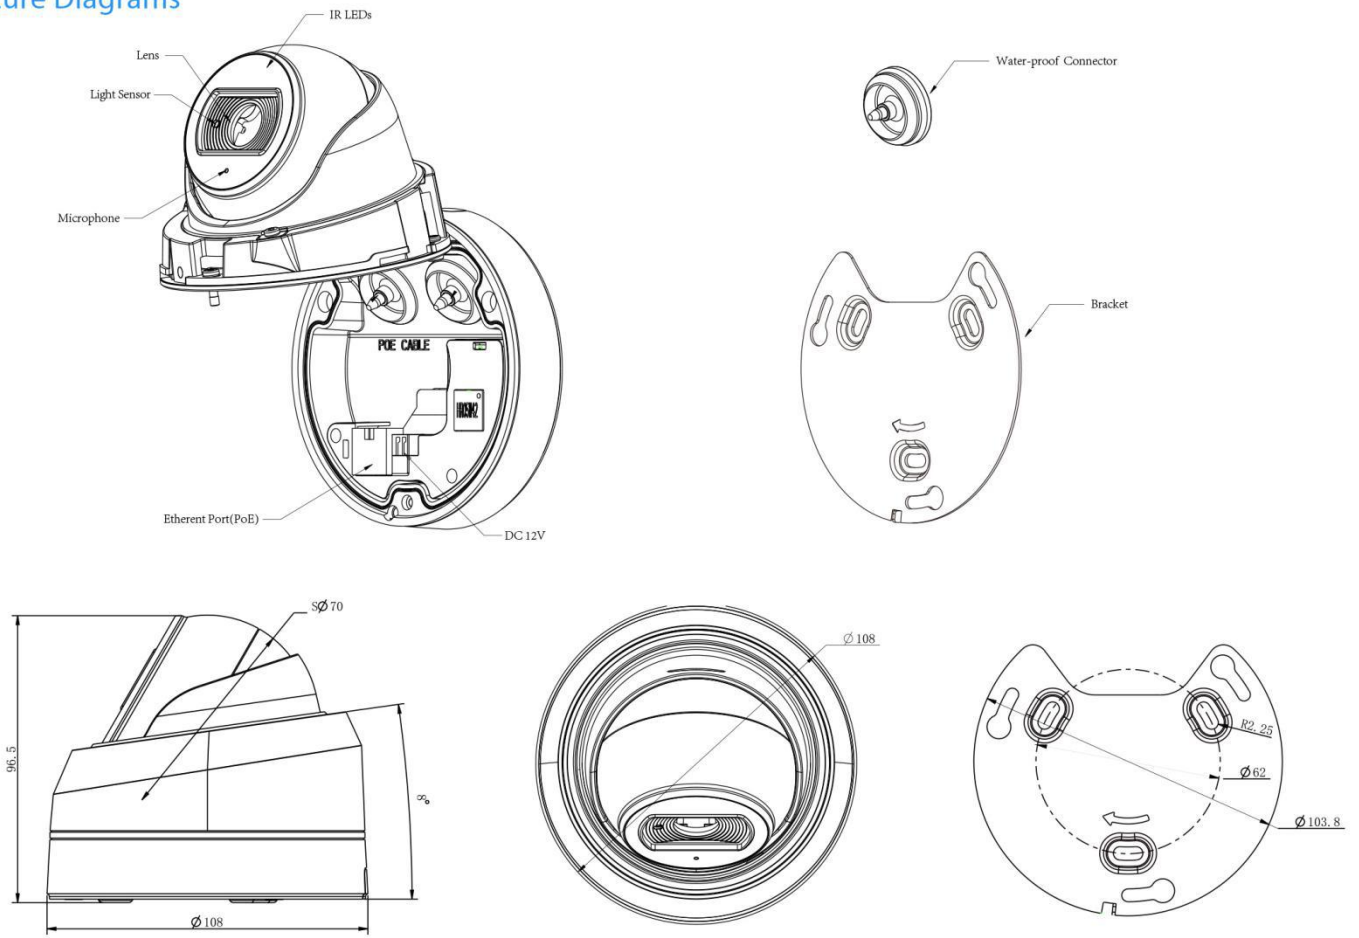

H.265 AF Motorized Mini Dome Network Camera

Structure Diagrams

Units: mm

Accessories Support

A01 Pole Mount

Weight: 720g
Dimensions: 170*51.5*152.6mm

A02 Internal Corner Bracket

Weight: 540g
Dimensions: 170*23.2*205.3mm

A03 External Corner Bracket

Weight: 900g
Dimensions: 170*152.6*76.3mm

A71 Wall Mount

Weight: 531g
Dimensions: 162*124*78 mm

Naming Convention