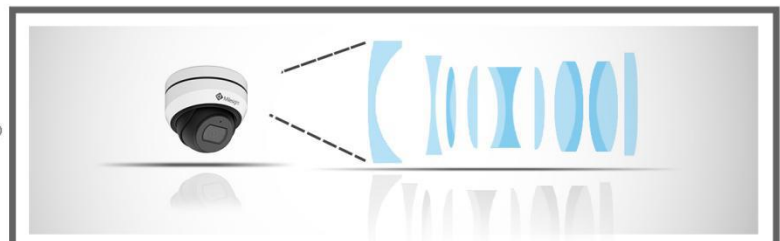

2/5 Megapixel H.265 AF Motorized Mini Dome Network Camera

IP67

IK10

MS-C2975-EPB/MS-C5375-EPB

DATASHEET

KEY FEATURES

- ▶ **Smart Stream** (Bandwidth, storage and bit rate are saved with Smart Stream ON, eg. H.265+ saves 70%~80% bandwidth that of H.264.)
- ▶ **Smart IR II** (Combining the High Beam and Low Beam to adjust IR intensity to fit different lighting conditions.)
- ▶ **Video Content Analysis** (With 10 detection modes, VCA greatly enhances the performance bringing comprehensive surveillance functions.)
- ▶ **Advanced Functions** (Boasting to support various advanced functions such as HLC, Defog, ROI.)
- ▶ **Multi-Interface** (Easy installation with built-in Microphone, PoE and DC12V.)
- ▶ **SIP** (Session Initiation Protocol. Providing audio/alarm/intercom and video streaming for mobile phones and video phones.)
- ▶ **3-Axis Mechanical Design** (Featuring 3-axis mechanical design for fast and easy adjustment of the camera's viewing angle.)

140dB Super WDR

Milesight's sensor-based WDR technology allows the camera to record greater scene details with true color reproduction even under the extreme back light and high contrast conditions. The ratio that the brightest light signal values divided by the darkest light signal values is up to 140dB.

0.002Lux Ultra Low-light

The starlight camera is able to deliver high detailed color images even in low light environment reaching 0.002Lux(Color) or 0Lux(B/W), and near infrared light environments without any supplementary lighting.

3x Optical Zoom

The 3x optical zoom(2.8~8.4mm@F1.8~F2.7) can zoom up to distant subjects while still maintaining the clarity, delivering high quality video over the entire zoom range.

IP67&IK10

Supporting IP67-rated weather proofing and IK10-rated vandal proof which are the leading level of the industry, the camera is well protected against adverse impact to ensure the performance.